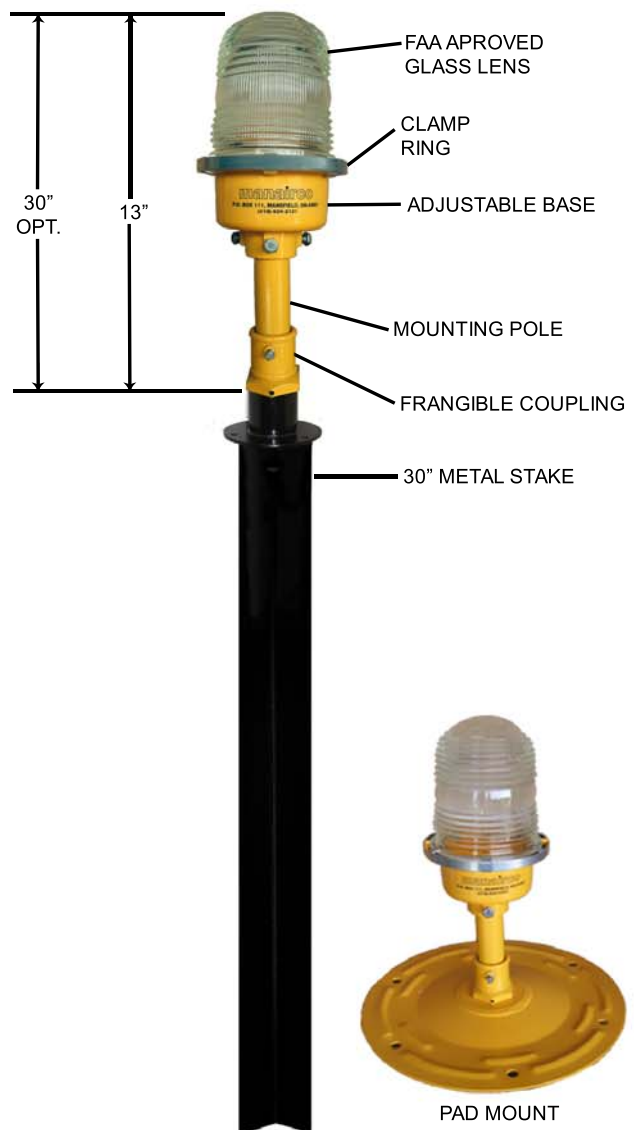

MEDIUM INTENSITY AIRPORT LIGHTING

7000 SERIES FAA APPROVED

8000 SERIES Built to FAA Specifications

Runway Edge
Taxiway Edge
Threshold Lighting

MODEL	WATTAGE	COLOR	LOCATION
7100	30	CLEAR	RUNWAY
7250	45	RED/GREEN	THRESHOLD
7300	45	RED	OBSTRUCTION
7400	30	BLUE	TAXIWAY
7550	30	CLEAR/AMBER	RUNWAY

8100	40	CLEAR	RUNWAY
8125*	40	CLEAR	RUNWAY
8250	100	RED/GREEN	THRESHOLD
8400	40	BLUE	TAXIWAY
8425*	25	BLUE	TAXIWAY
8500	40	AMBER	HELIPORT
8525*	40	AMBER	HELIPORT
8550	40	CLEAR/AMBER	RUNWAY

* Denotes medium screw base

MOUNTINGS

These fixtures are mounted on a 5", 16" or 22" powder coated pole with a frangible coupling and attached to either a 30" rust resistant, metal stake that is driven into the ground or a low profile pad mount.

LENSES

Lenses are made of durable tempered glass, featuring magnifying prisms.

LAMPS

7000 Series - Fixture is available in either 6.6 amp Pre-focus or Bi-Pin Quartz.
8000 Series - Fixture is available in either 120 volt Pre-focus or Medium Screw Base